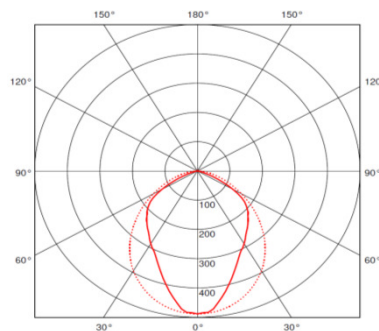

Rack Reflector