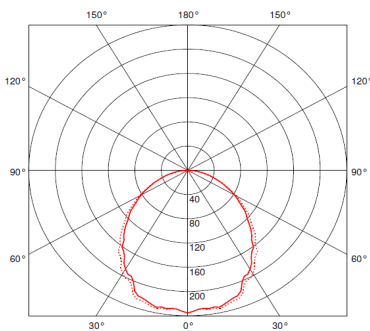

ES2.5TH300LIN	7923	1495	65	115
ES2.5TH350LIN	9160	1495	65	115
ES2.5TH400LIN	10240	1495	65	115
ES2.5TH450LIN	11312	1495	65	115
ES2.5TH500LIN	12274	1495	65	115

Accessories

Code	Description
.../M3	3 hour maintained emergency
.../M3ST	3 hour emergency - self test
.../M3AT	3 hour emergency - auto test
.../DS	DSI dimming
.../R	Rack Reflector
.../SE	iSMART Integral "end-fix" sensor for presence detection and daylight switching
.../DD	DALI dimming
.../SED	iSMART Integral "end-fix" sensor for presence detection and daylight dimming - DALI

Fixing Options

Nominal Size (mm)	Fixing Centres (mm)	Recessed	Surface Fix	Suspension Fix	Conduit Entry
1195	600	n/a	yes	yes	yes
1495	600	n/a	yes	yes	yes

LED Performance

Product Code	Projected Life To L70/B50	CCT (K)	Power (w)	Luminaire Lumens	l/cw	CRI
ES2TL225LIN	100,000 hours	4000	20.0	3224	162.0	>80
ES2TH350LIN	100,000 hours	4000	47.8	7328	154.0	>80
ES2.5TH500LIN	100,000 hours	4000	88.0	12274	140.0	>80

Photometric Data

Satine diffuser